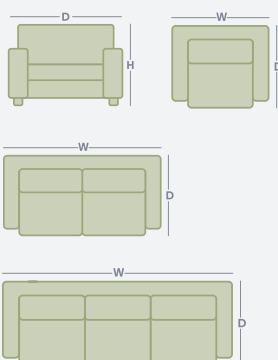

How to measure

Get accurate measurements by referring to the below.

*Please note: variations in dimensions and appearance can occur due to construction differences in upholstery covering (fabric & leather). Measurements should be used as a guide only. Icons above are for demonstration purposes and are not a replica of the actual product.

Learn more about our furniture care & warranty support at hunterhome.co.nz or see us in-store
Furniture, homewares, design services & room designs to inspire | 0800 777 807