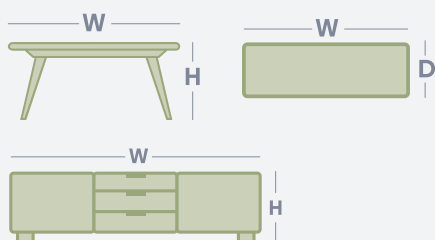

Product Range

	WIDTH	DEPTH	HEIGHT
Buffet Unit	1700mm	450mm	730mm
Extension Small Dining Table	1350mm	900mm	750mm
Extension Large Dining Table	2100mm	950mm	750mm
Entertainment Unit	1600mm	450mm	480mm
Coffee Table	1200mm	650mm	480mm

How to measure

Get accurate measurements by referring to the below.

	WIDTH
Extended Small Dining Table	1350mm - 2050mm
Extended Large Dining Table	2100mm - 2600mm

*Please note: variations in dimensions and appearance can occur due to construction differences in upholstery covering (fabric & leather). Measurements should be used as a guide only. Icons above are for demonstration purposes and are not a replica of the actual product.