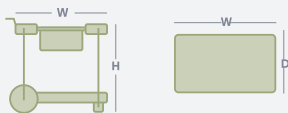

Vara

About The Range

Elevate your summer soirées this season with our Vara Outdoor Large Rectangular Drinks Trolley – a new summer essential for effortless entertaining, so you can spend more time enjoying the pool! Constructed from sturdy powder-coated aluminium, this trolley is designed to handle the lively pace of summer festivities. Designed to be the ultimate multifunctional entertainer’s dream, the Vara Drinks Trolley features removable and transferrable aluminium trays for effortless transitions from storage to a stylish display or a convenient serving tray. Included is also a bottle holder and a savvy bottler cooler tub so you can keep your drinks chilled on ice all afternoon long! The handle and rubber-lined wheels ensure smooth and easy manoeuvrability, indoors and out. So, kick back, relax and let the Vara Trolley make every outdoor gathering a breeze!

Product Range

	WIDTH	DEPTH	HEIGHT
 Large Rectangular Trolley	910mm	520mm	680mm

How to measure

Get accurate measurements by referring to the below.

*Please note: variations in dimensions and appearance can occur due to construction differences in upholstery covering (fabric & leather). Measurements should be used as a guide only. Icons above are for demonstration purposes and are not a replica of the actual product.