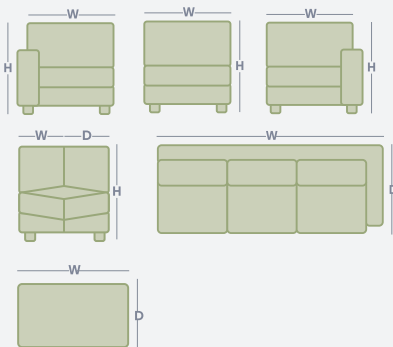

How to measure

Get accurate measurements by referring to the below.

*Please note: variations in dimensions and appearance can occur due to construction differences in upholstery covering (fabric & leather). Measurements should be used as a guide only. Icons above are for demonstration purposes and are not a replica of the actual product.

Learn more about our furniture care & warranty support at hunterhome.co.nz or see us in-store
Furniture, homewares, design services & room designs to inspire | 0800 777 807