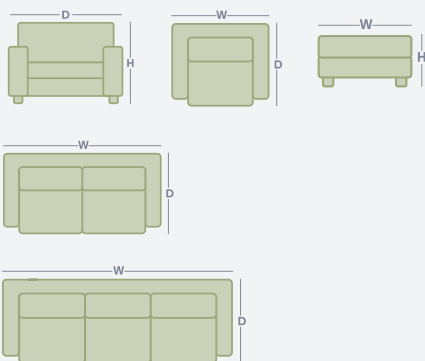

Product Range

		WIDTH	DEPTH	HEIGHT
	Armchair	1118mm	1003mm	686mm
	Ottoman	737mm	559mm	356mm
	2.5 Seater	1956mm	1003mm	686mm
	3 Seater	2337mm	1003mm	686mm

How to measure

Get accurate measurements by referring to the below.