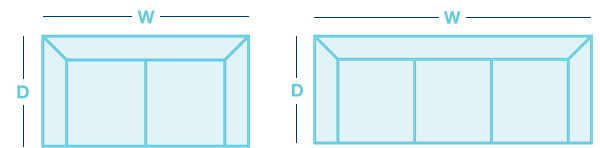

Adam

OVERVIEW

The Adam is both stylish and comfortable and comes complete with triple pillow back design, slender armrests and a sleek designer arc handle. Add to that, a range of options including glideaway, non-reclining or power, the Adam will suit just about any modern day living or media room.

FEATURES & OPTIONS

- Independent back recline - recline with or without the use of the footrest.
- Available in fabric & leather.

HOW TO MEASURE

IN THE RANGE

W D H

	Rocker Recliner	815mm	980mm	1040mm
	Rocker Recliner w/adj Headrest	815mm	980mm	1040mm
	Glideaway Recliner	815mm	980mm	1040mm
	Power XR Recliner	815mm	980mm	1040mm
	2 Seater	1295mm	930mm	1040mm
	2 Seater Glideaway	1450mm	980mm	1040mm
	3 Seater	1820mm	930mm	1040mm
	3 Seater Glideaway	2070mm	980mm	1040mm