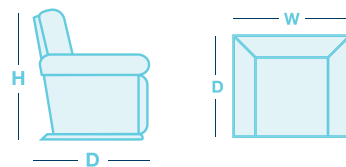

Adam

OVERVIEW

The Adam is both stylish and comfortable and comes complete with triple pillow back design, slender armrests and a sleek designer arc handle. Add to that, a range of options including glideaway, non-reclining or power, the Adam will suit just about any modern day living or media room.

FEATURES & OPTIONS

- Independent back recline - recline with or without the use of the footrest.
- Available in fabric & leather.

HOW TO MEASURE

IN THE RANGE

W D H

	Rocker Recliner	815mm	980mm	1040mm
	Rocker Recliner w/adj Headrest	815mm	980mm	1040mm
	Glideaway Recliner	815mm	980mm	1040mm
	Power XR Recliner	815mm	980mm	1040mm
	2 Seater	1295mm	930mm	1040mm
	2 Seater Glideaway	1450mm	980mm	1040mm
	3 Seater	1820mm	930mm	1040mm
	3 Seater Glideaway	2070mm	980mm	1040mm