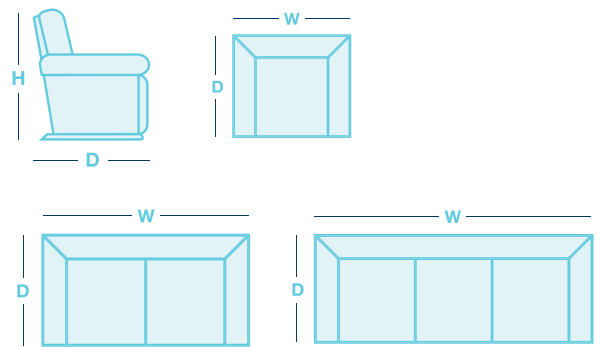

Anika

OVERVIEW

Sleek, elegant, and sophisticated, the Anika Recliner combines modern design with customizable features to suit any home. Its open arms, smooth arc handle, and matching base are available in a range of finishes, including oak, mahogany, black, and chrome, offering versatility to complement any décor. Designed for both style and comfort, the Anika also features an adjustable headrest for personalized support, making it the perfect blend of form and function, whether you prefer subtle elegance or bold accents.

FEATURES & OPTIONS

- Available in fabric & leather.
- Adjustable headrest option available on rocker recliner.

HOW TO MEASURE

IN THE RANGE

W D H

Rocker Recliner

690mm

810mm

1070mm

Rocker Recliner
w/adj HR

690mm

810mm

1070mm

Power XR
Recliner

690mm

810mm

1070mm

2 Seater

1205mm

890mm

1030mm

3 Seater

1715mm

890mm