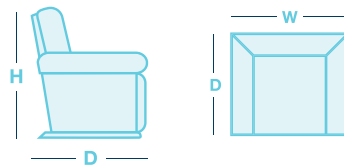

FEATURES & OPTIONS

- Independent Power Recline, Power Lumbar and Power Headrest
- Three-Level Back Massage - times out after 30 mins
- Contemporary Styling
- Effortlessly control all functions through NFC connectivity
- La-Z-Boy branded and tailored APP
- Industry leading warranties

HOW TO MEASURE

IN THE RANGE

Power Massage
Recliner

W	D	H
910mm	1050mm	1040mm

La-Z-boy®

LONG LIVE THE LAZY®

*Please note: variations in dimensions and appearance can occur due to construction differences in upholstery covering (fabric & leather). Measurements should be used as a guide only. For current covering options please contact your local retailer. Icons above are for demonstration purposes and are not a replica of the actual product.