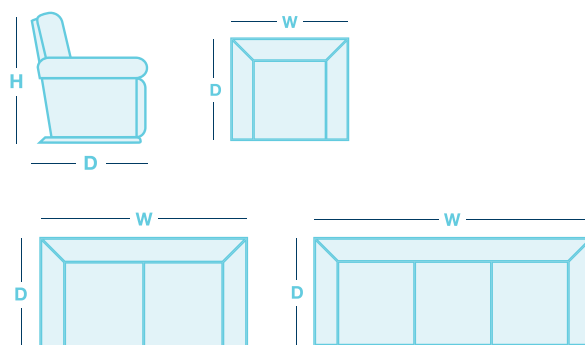

HOW TO MEASURE

*Please note: variations in dimensions and appearance can occur due to construction differences in upholstery covering (fabric & leather). Measurements should be used as a guide only. For current covering options please contact your local retailer. Icons above are for demonstration purposes and are not a replica of the actual product.

La-Z-boy®

LONG LIVE THE LAZY®

la-z-boy.com.au | la-z-boy.co.nz