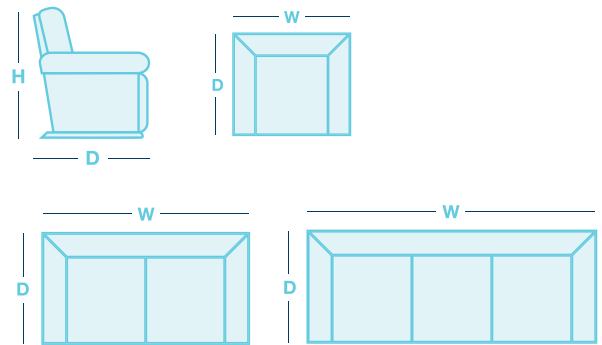

Cary

OVERVIEW

The Cary blends contemporary styling with exceptional comfort in a compact, high-back design. Featuring plush bucket seating and soft, supportive cushioning, it offers personalised comfort with dual power functionality across the range. Available in the new fabric collections or premium leather options, the Cary delivers a modern, versatile solution for today's living spaces.

FEATURES & OPTIONS

- Dual power recline for customised relaxation
- Power-adjustable headrests for superior neck and head support
- Three supportive bucket seats with soft, tailored comfort
- Compact yet contemporary design for modern homes
- USB charging ports for everyday convenience

HOW TO MEASURE

IN THE RANGE

	W	D	H
 Power Recliner with Power Headrest	1000mm	990mm	1030mm
 2.5 Seater Power Motion/ Power Headrest	1625mm	990mm	1030mm
 3 Seater Power Motion/ Power Headrest	2200mm	990mm	1030mm