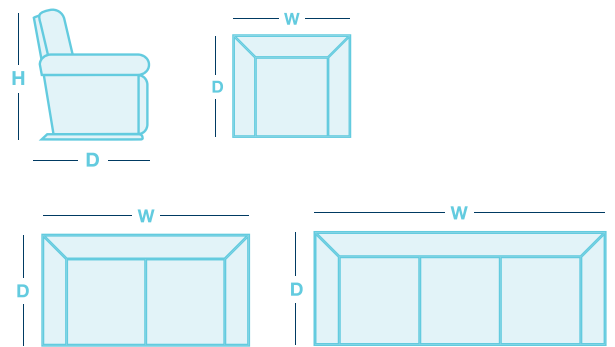

Clarkston

OVERVIEW

Enjoy classic design and comfort with the Clarkston. With the combination of square edges of the back pillow and armrests, to the tapered design on the sides, the Clarkston is certainly one not to miss if you're looking for comfort and style in your home. Offered in both fabric and leather. Suite options available.

FEATURES & OPTIONS

- Independent back recline - recline with or without the use of the footrest.

HOW TO MEASURE

IN THE RANGE

W D H

	Rocker Recliner /Glideaway	970mm	1020mm	1120mm
	Power XR	970mm	1020mm	1120mm
	Power XR+	970mm	1020mm	1120mm
	2 Seater	1500mm	1040mm	1090mm
	2 Seater Glideaway	1680mm	1020mm	1120mm
	3 Seater	1930mm	1040mm	1090mm
	3 Seater Glideaway	2290mm	1020mm	1120mm
	3 Seater Glideaway w/ Drop Down Tray	2290mm	1020mm	1120mm