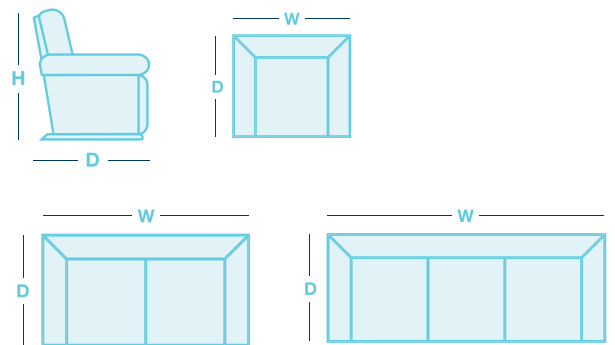

Cortland

OVERVIEW

The Cortland collection offers both style and comfort without compromise, with adaptable sizing options to suit everyone in your home. Pair any recliner with a 2- or 3-seat sofa, or upgrade to Power Recline XR or XR+ for added comfort. Available in a variety of premium fabric and leather options.

FEATURES & OPTIONS

- Independent back recline – recline with or without the use of the footrest.
- Full body lumbar support in all 16 natural reclining comfort positions.
- Secure 3 position varying height locking footrest for safety and support.

HOW TO MEASURE

IN THE RANGE

		W	D	H
	Rocker Recliner	890mm	980mm	1090mm
	Rocker Recliner Large	930mm	1040mm	1140mm
	Rocker Recliner XL	940mm	1090mm	1180mm
	Rocker Recliner Power XR/XR+	890mm	980mm	1090mm
	Large Rocker Recliner Power XR/XR+	930mm	1040mm	1140mm
	XL Rocker Recliner Power XR/XR+	940mm	1090mm	1180mm
	2 Seater	1410mm	990mm	1120mm
	3 Seater	1920mm	990mm	1120mm
	Twin Reclining 2 Seater	1520mm	990mm	1120mm
	Twin Reclining 3 Seater	2080mm	990mm	1120mm
	Glideaway Recliner	890mm	1040mm	1090mm
	Glideaway Recliner 2 Seater	1050mm	1040mm	1090mm
	Glideaway Recliner 3 Seater	2120mm	1040mm	1090mm