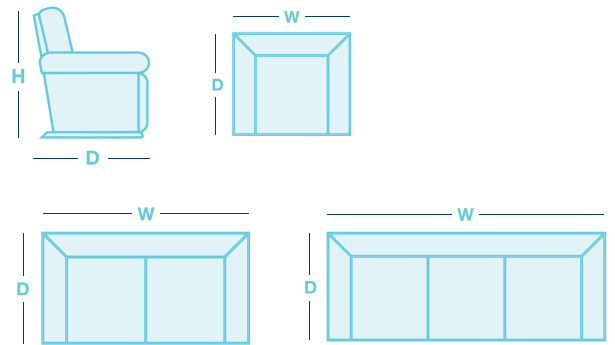

HOW TO MEASURE

*Please note: variations in dimensions and appearance can occur due to construction differences in upholstery covering (fabric & leather). Measurements should be used as a guide only. For current covering options please contact your local retailer. Icons above are for demonstration purposes and are not a replica of the actual product.

la-z-boy.com.au | la-z-boy.co.nz

LONG LIVE THE Lazy™

L A Z B O Y®