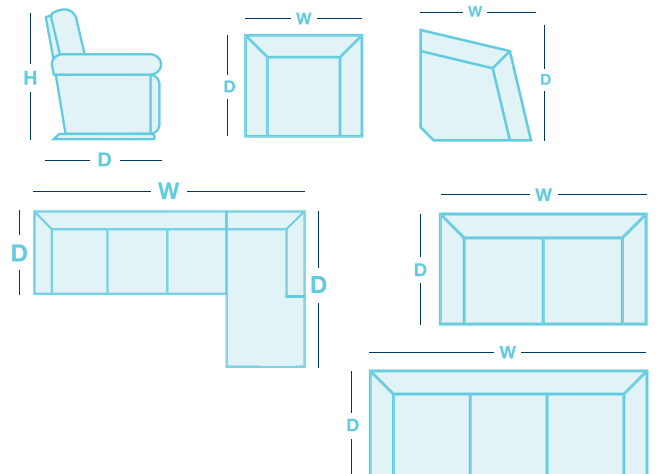

FEATURES & OPTIONS

- Available in fabric and leather.

IN THE RANGE

	W	D	H
 Armless Chair	620mm	980mm	890mm
 Ottoman	1020mm	790mm	470mm
 Armchair	1195mm	980mm	890mm
 1 Seater LHF/RHF	930mm	980mm	890mm
 2.5 Seater	1750mm	980mm	890mm
 2.5 Seater w/ Speaker	1750mm	980mm	890mm
 2.5 Seater LHF/RHF	1540mm	980mm	890mm
 Corner	1220mm	1220mm	890mm
 Corner Chaise LHF/RHF	930mm	2095mm	890mm
 Corner Chaise LHF/RHF w/ Speaker	930mm	2100mm	890mm
 3 Seater w/ LHF/RHF Corner Chaise	3080mm	2095mm	890mm

IN THE RANGE

	W	D	H
 3 Seater	2310mm	980mm	890mm
 3 Seater w/ Speaker	2310mm	980mm	890mm
 3 Seater LHF/RHF	2150mm	980mm	890mm
 3 Seater LHF/RHF w/ Speaker	2150mm	980mm	890mm

HOW TO MEASURE

La-Z-boy[®]

LONG LIVE THE LAZY[®]