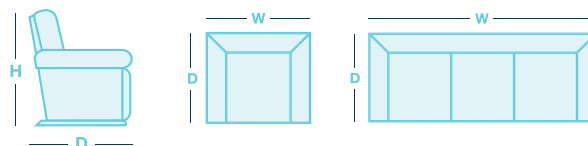

HOW TO MEASURE

*Please note: variations in dimensions and appearance can occur due to construction differences in upholstery covering (fabric & leather). Measurements should be used as a guide only. For current covering options please contact your local retailer. Icons above are for demonstration purposes and are not a replica of the actual product.

la-z-boy.co.nz

LONG live THE Lazy™

LA Z BOY®