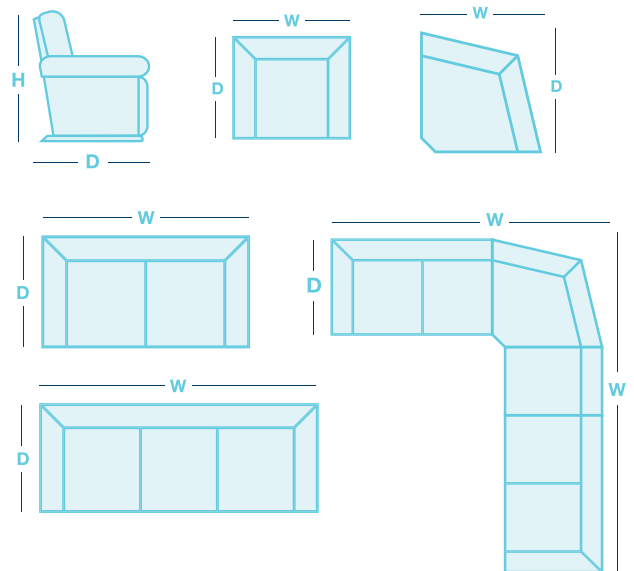

HOW TO MEASURE

*Please note: variations in dimensions and appearance can occur due to construction differences in upholstery covering (fabric & leather). Measurements should be used as a guide only. For current covering options please contact your local retailer. Icons above are for demonstration purposes and are not a replica of the actual product.

la-z-boy.com.au | la-z-boy.co.nz

LONG live THE lazy™

LA Z BOY®