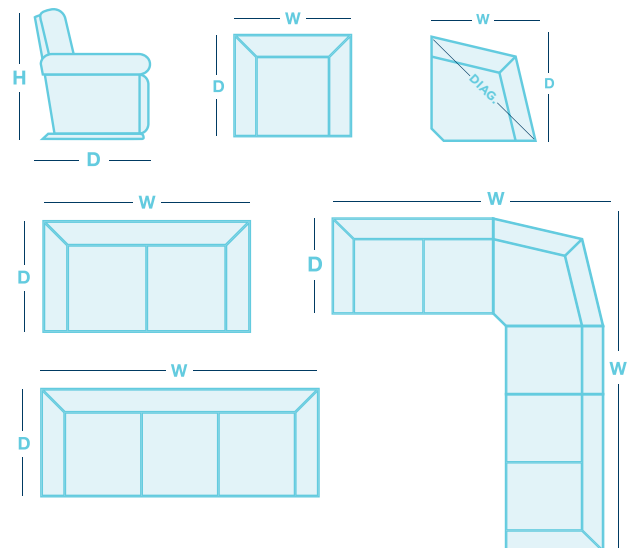

HOW TO MEASURE

*Please note: variations in dimensions and appearance can occur due to construction differences in upholstery covering (fabric & leather). Measurements should be used as a guide only. For current covering options please contact your local retailer. Icons above are for demonstration purposes and are not a replica of the actual product.

la-z-boy.com.au | la-z-boy.co.nz

LONG live THE lazy™

LA Z BOY®