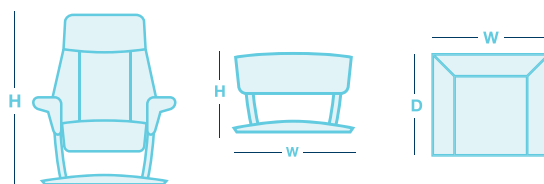

Malaga

OVERVIEW

The Malaga Recliner combines modern design with outstanding comfort and functionality. Equipped with a smooth 360-degree swivel and a manual adjustable telescopic headrest, the Malaga delivers personalised relaxation. For added comfort, kick back and relax with the included freestanding footstool.

FEATURES & OPTIONS

- 360-Degree Swivel - effortlessly rotate the chair while the base stays stationary.
- Available in two sizes - standard and large - and offered in both fabric and leather finishes.

HOW TO MEASURE

IN THE RANGE

		W	D	H
	Recliner	760mm	820mm	980mm - 1090mm
	Large Recliner	810mm	850mm	1010mm - 1120mm
	Footstool	510mm	490mm	430mm

***Please note:** variations in dimensions and appearance can occur due to construction differences in upholstery covering (fabric & leather). Measurements should be used as a guide only. For current covering options please contact your local retailer. Icons above are for demonstration purposes and are not a replica of the actual product.