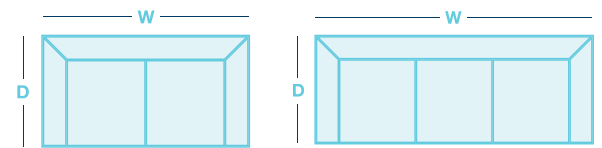

Mira

OVERVIEW

The Mira Rocker Recliner is the sister to our family favourite, the Eden. It's updated style allows the Mira to blend into just about any room. Featuring a bullnose (rounded edge) seat and rounded track arms to cradle your body in comfort without a big, bulky silhouette. When you're not reclining, it's a relaxing rocker with a smooth, graceful motion.

FEATURES & OPTIONS

- Independent back recline - recline with or without the use of the footrest.
- Full body lumbar support in all 16 natural reclining comfort positions.
- Secure 3 position varying height locking footrest for safety and support.

HOW TO MEASURE

IN THE RANGE

	W	D	H
 Rocker Recliner	790mm	950mm	1035mm
 Rocker Recliner w/adj headrest	790mm	950mm	1035mm
 Large Rocker Recliner	815mm	955mm	1095mm
 XL Rocker Recliner	865mm	1015mm	1145mm
 2 Seater	1260mm	980mm	1055mm
 3 Seater	1780mm	980mm	1055mm