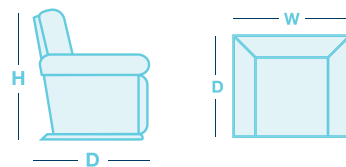

Mira

OVERVIEW

The Mira Rocker Recliner is the sister to our family favourite, the Eden. It's updated style allows the Mira to blend into just about any room. Featuring a bullnose (rounded edge) seat and rounded track arms to cradle your body in comfort without a big, bulky silhouette. When you're not reclining, it's a relaxing rocker with a smooth, graceful motion.

HOW TO MEASURE

IN THE RANGE

	W	D	H
 Rocker Recliner	790mm	950mm	1035mm
 Rocker Recliner w/adj headrest	790mm	950mm	1035mm
 Large Rocker Recliner	815mm	955mm	1095mm
 XL Rocker Recliner	865mm	1015mm	1145mm
 2 Seater	1260mm	980mm	1055mm
 3 Seater	1780mm	980mm	1055mm