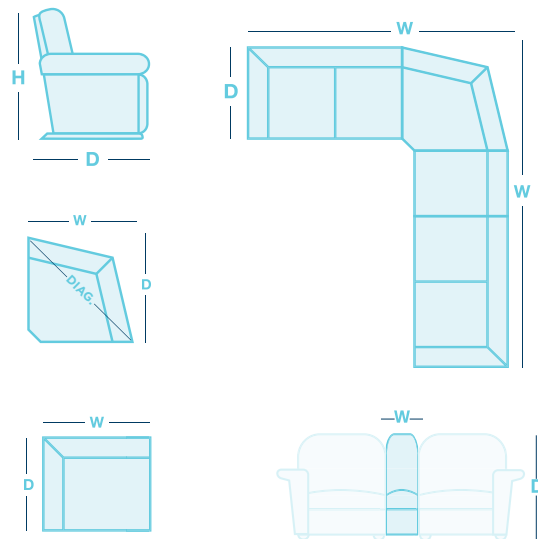

Napa

OVERVIEW

The Napa introduces a new level of luxury to the La-Z-Boy range. Its contemporary modular design, soft tailored lines, and hidden power functionality offer exceptional comfort and flexibility for modern living. The optional media console enhances the experience even further, featuring integrated Bluetooth surround sound, wireless charging, and smart connectivity for a seamless entertainment experience. Available in both luxurious leather and plush new fabric ranges, Napa combines sophisticated design with intelligent technology for elevated everyday comfort.

FEATURES & OPTIONS

- Dual power recline for smooth, personalised comfort
- Power-adjustable or manual headrests for added neck and head support
- Integrated storage console with wireless charging and cup holders
- Bluetooth surround sound for immersive entertainment
- Modular configuration options to perfectly fit your space

HOW TO MEASURE

IN THE RANGE

W D H

	Power Recliner LHF/ RHF w/ Pwr HR	1000mm	990mm	810mm
	1 Seater Armless	740mm	990mm	810mm
	1 Seater Armless Power Motion w/ Power HR	740mm	990mm	810mm
	Armless Chair w/ Manual Headrest	740mm	990mm	810mm
	2 Seater Power w/ Media Console	2330mm	990mm	810mm
	Console	330mm	910mm	700mm
	Media Console	330mm	910mm	700mm
	Corner	1670mm	1100mm	810mm