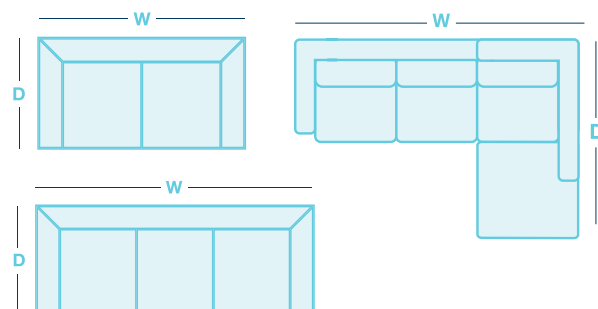

## HOW TO MEASURE

## IN THE RANGE

	W	D	H
 Armchair	1170mm	915mm	775mm
 2.5 Seater	1855mm	915mm	775mm
 2 Seater LHF/RHF	1500mm	915mm	775mm
 3 Seater	2515mm	915mm	775mm
 3 Seater LHF/RHF	2110mm	915mm	775mm
 Corner Chaise	915mm	2110mm	775mm