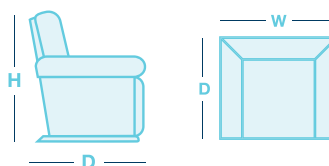

## HOW TO MEASURE

## IN THE RANGE

	W	D	H
 Armchair	1170mm	915mm	775mm
 2.5 Seater	1855mm	915mm	775mm
 2 Seater LHF/RHF	1500mm	915mm	775mm
 3 Seater	2515mm	915mm	775mm
 3 Seater LHF/RHF	2110mm	915mm	775mm
 Corner Chaise	915mm	2110mm	775mm