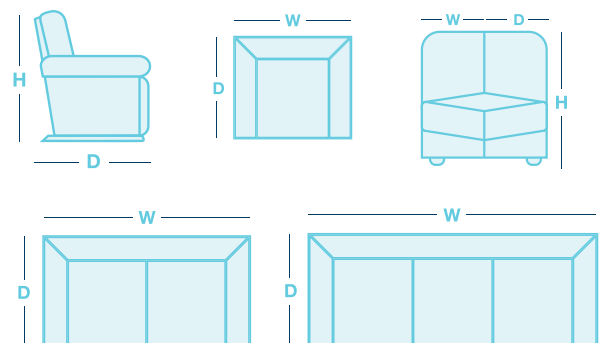

HOW TO MEASURE

*Please note: variations in dimensions and appearance can occur due to construction differences in upholstery covering (fabric & leather). Measurements should be used as a guide only. For current covering options please contact your local retailer. Icons above are for demonstration purposes and are not a replica of the actual product.

la-z-boy.com.au | la-z-boy.co.nz

LONG live THE lazy™

LA Z BOY®