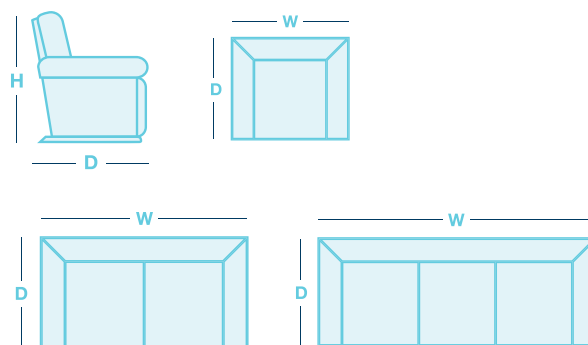

FEATURES & OPTIONS

- Available in fabric and leather.
- Optional adjustable headrest add-on for certain models.

IN THE RANGE	W	D	H
Rocker Recliner	840mm	980mm	1050mm
Large Rocker Recliner	860mm	990mm	1100mm
XL Rocker Recliner	930mm	1020mm	1170mm
XL Rocker Recliner w/adj headrest	930mm	1020mm	1120mm
Power XR Recliner	840mm	980mm	1050mm
Large Power XR Recliner	860mm	990mm	1100mm
XL Power XR+ Recliner	930mm	1020mm	1170mm
Power XR+ Recliner	840mm	980mm	1050mm
Large Power XR+ Recliner	860mm	990mm	1100mm
Glideaway Recliner	840mm	980mm	1050mm
Large Power Glideaway	860mm	1020mm	1100mm
Platinum Lift	850mm	990mm	1140mm
Platinum+ Lift	850mm	990mm	1160mm
2 Seater	1350mm	960mm	1050mm
Glideaway 2 Seater	1400mm	980mm	1050mm
2 Seater Power Recliner	1470mm	970mm	1040mm

IN THE RANGE	W	D	H
3 Seater	1860mm	960mm	1050mm
Glideaway 3 Seater	2010mm	980mm	1050mm
3 Seater Power Motion	1980mm	970mm	1040mm
3 Seater Glideaway w/tray	2010mm	980mm	1050mm

HOW TO MEASURE

*Please note: variations in dimensions and appearance can occur due to construction differences in upholstery covering (fabric & leather). Measurements should be used as a guide only. For current covering options please contact your local retailer. Icons above are for demonstration purposes and are not a replica of the actual product.