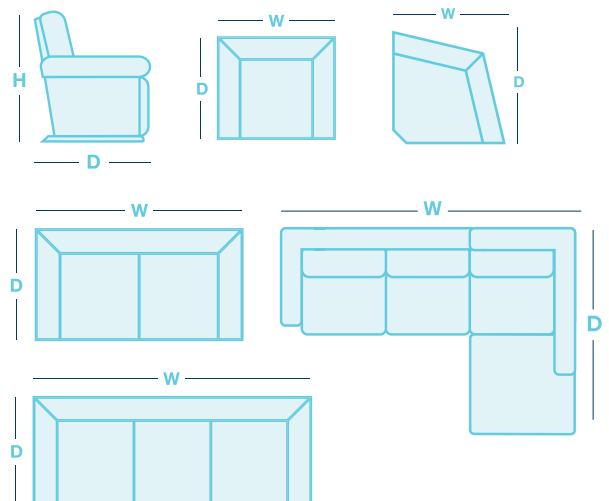

HOW TO MEASURE

*Please note: variations in dimensions and appearance can occur due to construction differences in upholstery covering (fabric & leather). Measurements should be used as a guide only. For current covering options please contact your local retailer. Icons above are for demonstration purposes and are not a replica of the actual product.

la-z-boy.com.au | la-z-boy.co.nz

LONG live THE Lazy™

L A Z B O Y®