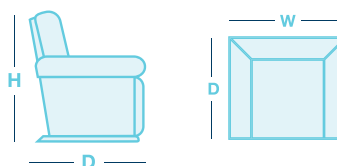

Generously proportioned for those of larger stature, Randall is designed to fit you not the other way around.

FEATURES & OPTIONS

- Ultra-plush comfort seating with layered support
- Supportive high back offering superior head and lumbar comfort
- Independent back recline - recline with or without the use of the footrest
- Comes standard with High Base and Long Handle

HOW TO MEASURE

IN THE RANGE

Rocker Recliner

W

1140mm

D

1080mm

H