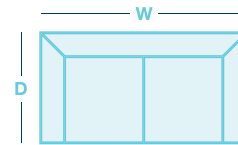

HOW TO MEASURE

*Please note: variations in dimensions and appearance can occur due to construction differences in upholstery covering (fabric & leather). Measurements should be used as a guide only. For current covering options please contact your local retailer. Icons above are for demonstration purposes and are not a replica of the actual product.

la-z-boy.com.au | la-z-boy.co.nz

La-Z-boy®

LONG LIVE THE LAZY®