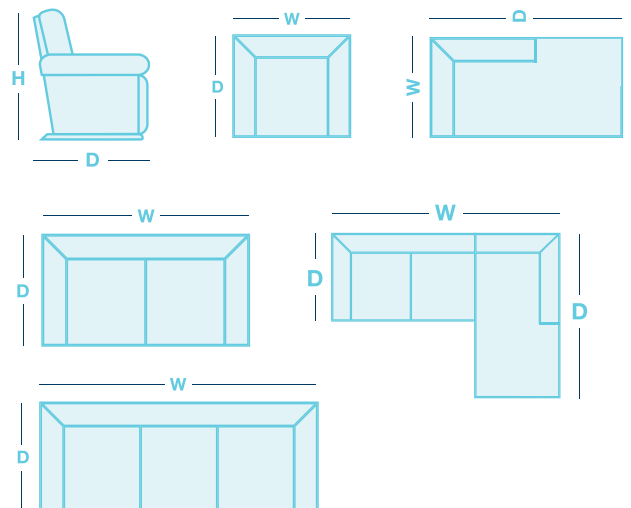

FEATURES & OPTIONS

- Power recliner on end seat.
- Dual motor.
- Power recliner and power adjustable headrest.
- Extended footrest for full leg support.
- Higher footrest elevation when reclined.
- Complete body support when reclined – back cushion and seat cushion remain together.
- Tapered, splayed walnut timber legs.
- Static chaise LHF or RHF.

HOW TO MEASURE

IN THE RANGE

W D H

| | | | | |
|--|---------------------------------|--------|--------|-------|
| | Chaise | 930mm | 1670mm | 940mm |
| | 2.5 Seater | 1620mm | 970mm | 940mm |
| | 2 Seater 1 Arm + Power | 1680mm | 970mm | 940mm |
| | Twin Power Reclining 2.5 Seater | 1620mm | 970mm | 940mm |
| | 3 Seater | 2250mm | 970mm | 940mm |
| | Twin Power Reclining 3 Seater | 2250mm | 970mm | 940mm |