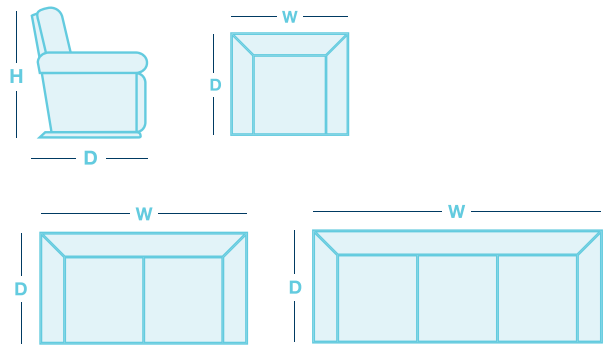

Southwest

OVERVIEW

A perfect addition to any home, featuring comfortable bucket seating, an adjustable power headrest, USB and USB-C ports, and lay-flat capability for full-body relaxation. For even more comfort, upgrade to power lumbar support at an additional cost.

FEATURES & OPTIONS

- Independent adjustable power headrest.
- Lay-Flat Power Recline for complete relaxation.
- Built-in USB and USB-C Ports on each power switch.
- Customize from our premium fabric or leather ranges.

HOW TO MEASURE

IN THE RANGE

	W	D	H
 Power Recliner	1095mm	1050mm	1080mm
 Twin Power Reclining 2.5 Seater	1650mm	1050mm	1080mm
 Twin Power Reclining 3 Seater	2210mm	1050mm	1080mm

***Please note:** variations in dimensions and appearance can occur due to construction differences in upholstery covering (fabric & leather). Measurements should be used as a guide only. For current covering options please contact your local retailer. Icons above are for demonstration purposes and are not a replica of the actual product.