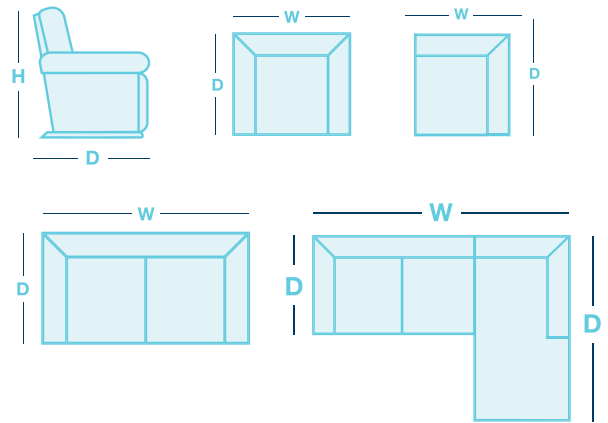

## HOW TO MEASURE

## IN THE RANGE

W D H

	Ottoman	750mm	550mm	450mm
	Armchair	1245mm	955mm	940mm
	2.5 Seater	1955mm	955mm	940mm
	3 Seater	2120mm	955mm	940mm
	Armless 1.5 Seater	765mm	955mm	940mm
	Armless 2.5 Seater	1525mm	955mm	940mm
	3 Seater LHF/RHF	1815mm	955mm	940mm
	Chaise	1080mm	1615mm	940mm
	Corner	930mm	930mm	940mm