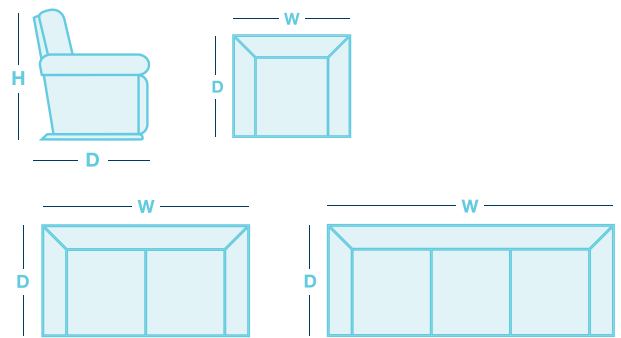

Stanley

OVERVIEW

The Stanley is a La-Z-Boy recliner with class and style. It's strong and solid design delivers extreme comfort with extra soft padding on the arms, back and foot rest, and finished in stylish double stitching. When you're not reclining, it's a relaxing rocker with a smooth, graceful motion. Make it yours with your choice of fabrics and leathers. Complete your suite with a matching 2.5 or 3 seater sofa.

FEATURES & OPTIONS

- Independent back recline - recline with or without the use of the footrest.
- Full body lumbar support in all 16 natural reclining comfort positions.
- Secure 3 position varying height locking footrest for safety and support.

HOW TO MEASURE

IN THE RANGE

	W	D	H
 Rocker Recliner	820mm	980mm	1040mm
 Large Recliner	875mm	1015mm	1105mm
 XL Recliner	915mm	1030mm	1170mm
 Bronze Lift Chair	825mm	915mm	1080mm
 2.5 Seater	1360mm	915mm	1030mm
 3 Seater	1870mm	915mm	1030mm