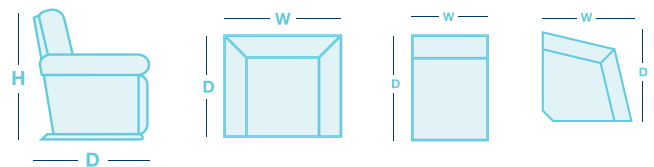

United

OVERVIEW

The United offers more than just reclining—it lets you lay flat, charge your devices, and adjust the headrest and lumbar support for personalized comfort. Enjoy full-body relaxation with the touch of a button. A modular option is also available—visit us in-store for details.

FEATURES & OPTIONS

- Independent Adjustable Power Headrest for tailored neck and head support.
- Lay-Flat Power Recline for complete relaxation.
- Built-in USB and USB-C Ports on each power switch for charging devices.
- Customize in your choice of premium fabric or leather.

HOW TO MEASURE

IN THE RANGE

	W	D	H
 Power Recliner w/ power lumbar	965mm	1080mm	1070mm
 Twin Power Reclining 2.5 Seater w/ power lumbar & pwr headrest	1575mm	1080mm	1070mm
 Twin Power Reclining 3 Seater w/ power lumbar & power headrest	2100mm	1080mm	1070mm
 Armless Power Recliner w/ power headrest	585mm	1080mm	1070mm
 Armless Chair	560mm	1080mm	1070mm
 1 Seater Power Recliner LHF/RHF w/ power headrest	815mm	1080mm	1070mm
 2 Seater Power Recliner LHF/RHF w/ power headrest	1375mm	1080mm	1070mm
 Console	305mm	1080mm	1070mm
 Corner	1675mm	1080mm	1070mm