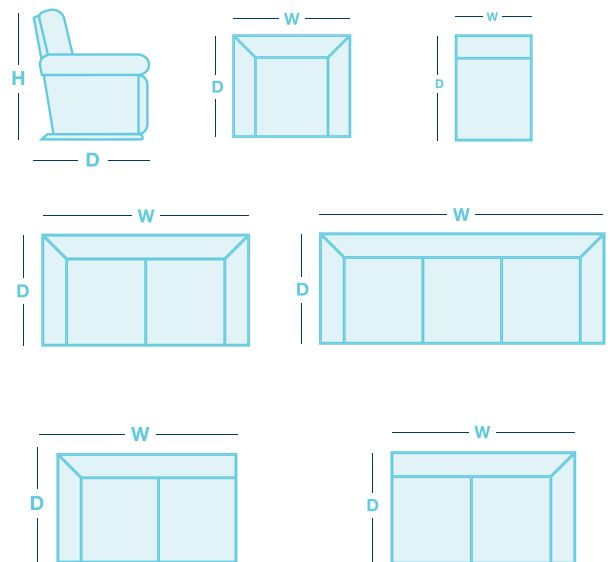

## OVERVIEW

The United offers more than just reclining—it lets you lay flat, charge your devices, and adjust the headrest and lumbar support for personalized comfort. Enjoy full-body relaxation with the touch of a button. A modular option is also available—visit us in-store for details.

## FEATURES & OPTIONS

- Independent Adjustable Power Headrest for tailored neck and head support.
- Lay-Flat Power Recline for complete relaxation.
- Built-in USB and USB-C Ports on each power switch for charging devices.
- Customize in your choice of premium fabric or leather.

## HOW TO MEASURE

## IN THE RANGE

	W	D	H
 Power Recliner w/ power lumbar	965mm	1080mm	1070mm
 Twin Power Reclining 2.5 Seater w/ power lumbar & pwr headrest	1575mm	1080mm	1070mm
 Twin Power Reclining 3 Seater w/ power lumbar & power headrest	2100mm	1080mm	1070mm
 Armless Power Recliner w/ power headrest	585mm	1080mm	1070mm
 Armless Chair	560mm	1080mm	1070mm
 1 Seater Power Recliner LHF/RHF w/ power headrest	815mm	1080mm	1070mm
 2 Seater Power Recliner LHF/RHF w/ power headrest	1375mm	1080mm	1070mm
 Console	350mm	1080mm	1070mm