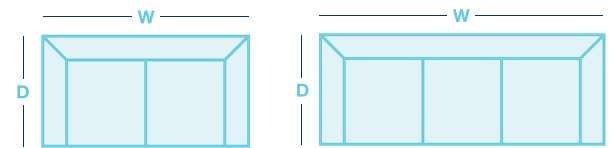

United

OVERVIEW

The United offers more than just reclining—it lets you lay flat, charge your devices, and adjust the headrest and lumbar support for personalized comfort. Enjoy full-body relaxation with the touch of a button. A modular option is also available—visit us in-store for details.

FEATURES & OPTIONS

- Independent Adjustable Power Headrest for tailored neck and head support.
- Lay-Flat Power Recline for complete relaxation.
- Built-in USB and USB-C Ports on each power switch for charging devices.
- Customize in your choice of premium fabric or leather.

HOW TO MEASURE

IN THE RANGE

	W	D	H
 Power Recliner w/ power lumbar	965mm	1080mm	1070mm
 Twin Power Reclining 2.5 Seater w/ power lumbar & pwr headrest	1575mm	1080mm	1070mm
 Twin Power Reclining 3 Seater w/ power lumbar & power headrest	2100mm	1080mm	1070mm
 Armless Power Recliner w/ power headrest	585mm	1080mm	1070mm
 Armless Chair	560mm	1080mm	1070mm
 1 Seater Power Recliner LHF/RHF w/ power headrest	815mm	1080mm	1070mm
 2 Seater Power Recliner LHF/RHF w/ power headrest	1375mm	1080mm	1070mm
 Console	305mm	1080mm	1070mm
 Corner	1675mm	1080mm	1070mm