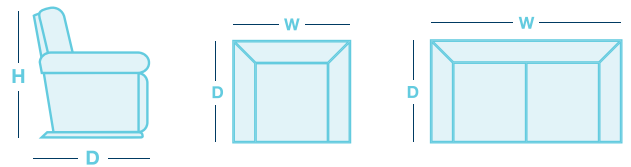

Vail

OVERVIEW

The Vail combines modern minimalist design with La-Z-Boy's renowned comfort. Featuring plush cushioning, supportive armrests, and elevated back support, it delivers a refined aesthetic and exceptional value for everyday living. Compact in size, it's perfectly suited to apartment living or as a stylish addition to your main or second lounge.

HOW TO MEASURE

IN THE RANGE

W D H

Armchair

1100mm 980mm 890mm

2 Seater

1660mm 980mm 890mm

3 Seater