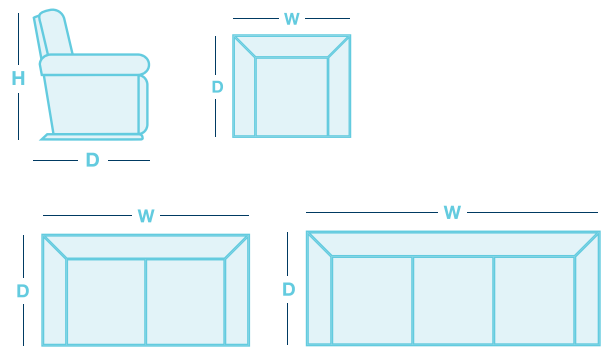

## FEATURES & OPTIONS

- Power adjustable headrest.
- Built in USB and USB-c ports on the outside arms.
- Power recline at the touch of a button.
- Choose from six foot stain finishes to perfectly complement your style and home.

## HOW TO MEASURE

## IN THE RANGE

	W	D	H
 Armchair	1040mm	1005mm	1040mm
 Power Recliner w/ Power adj. HR	1040mm	1005mm	1040mm
 2.5 Seater	1625mm	1005mm	1040mm
 Twin Power Reclining 2.5 Seater	1625mm	1005mm	1040mm
 3 Seater	2110mm	1005mm	1040mm
 Twin Power Reclining 3 Seater	2110mm	1005mm	1040mm